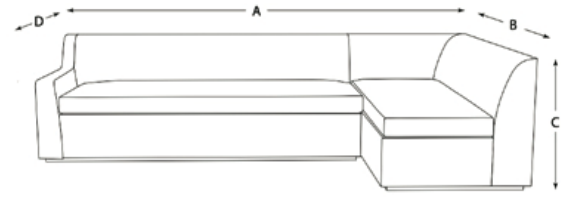

Option A

Size: Sofa XL - Chaise L
 Total width (A): 365 cm
 Total depth (B): 195 cm
 Total height (C): 79.5 cm
 Sofa depth (D): 100 cm

Option B

Size: Sofa L - Chaise L
 Total width (A): 330 cm
 Total depth (B): 195 cm
 Total height (C): 79.5 cm
 Sofa depth (D): 100 cm

Option C

Size: Sofa M - Chaise L
 Total width (A): 300 cm
 Total depth (B): 195 cm
 Total height (C): 79.5 cm
 Sofa depth (D): 100 cm

Option D

Size: Sofa S - Chaise L
 Total width (A): 270 cm
 Total depth (B): 195 cm
 Total height (C): 79.5 cm
 Sofa depth (D): 100 cm

Option E

Size: Sofa XL - Chaise M
 Total width (A): 365 cm
 Total depth (B): 175 cm
 Total height (C): 79.5 cm
 Sofa depth (D): 100 cm

Option F

Size: Sofa L - Chaise M
 Total width (A): 330 cm
 Total depth (B): 175 cm
 Total height (C): 79.5 cm
 Sofa depth (D): 100 cm

Option G

Size: Sofa M - Chaise M
 Total width (A): 300 cm
 Total depth (B): 175 cm
 Total height (C): 79.5 cm
 Sofa depth (D): 100 cm

Option H

Size: Sofa S - Chaise M
 Total width (A): 270 cm
 Total depth (B): 175 cm
 Total height (C): 79.5 cm
 Sofa depth (D): 100 cm