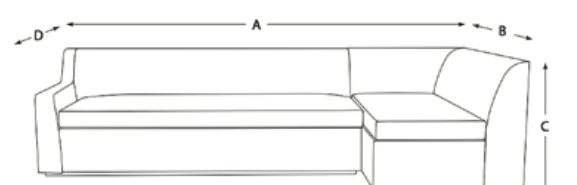

Option A

Size: Sofa XL - Chaise L
 Total width (A): 365 cm
 Total depth (B): 195 cm
 Total height (C): 79.5 cm
 Sofa depth (D): 100 cm

Option B

Size: Sofa L - Chaise L
 Total width (A): 330 cm
 Total depth (B): 195 cm
 Total height (C): 79.5 cm
 Sofa depth (D): 100 cm

Option C

Size: Sofa M - Chaise L
 Total width (A): 300 cm
 Total depth (B): 195 cm
 Total height (C): 79.5 cm
 Sofa depth (D): 100 cm

Option D

Size: Sofa S - Chaise L
 Total width (A): 270 cm
 Total depth (B): 195 cm
 Total height (C): 79.5 cm
 Sofa depth (D): 100 cm

Option E

Size: Sofa XL - Chaise M
 Total width (A): 365 cm
 Total depth (B): 175 cm
 Total height (C): 79.5 cm
 Sofa depth (D): 100 cm

Option F

Size: Sofa L - Chaise M
 Total width (A): 330 cm
 Total depth (B): 175 cm
 Total height (C): 79.5 cm
 Sofa depth (D): 100 cm

Option G

Size: Sofa M - Chaise M
 Total width (A): 300 cm
 Total depth (B): 175 cm
 Total height (C): 79.5 cm
 Sofa depth (D): 100 cm

Option H

Size: Sofa S - Chaise M
 Total width (A): 270 cm
 Total depth (B): 175 cm
 Total height (C): 79.5 cm
 Sofa depth (D): 100 cm