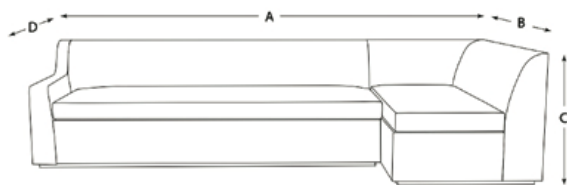

Option A

Size: Sofa XL - Chaise L
 Total width (A): 365 cm
 Total depth (B): 195 cm
 Total height (C): 79.5 cm
 Sofa depth (D): 100 cm

Option B

Size: Sofa L - Chaise L
 Total width (A): 330 cm
 Total depth (B): 195 cm
 Total height (C): 79.5 cm
 Sofa depth (D): 100 cm

Option C

Size: Sofa M - Chaise L
 Total width (A): 300 cm
 Total depth (B): 195 cm
 Total height (C): 79.5 cm
 Sofa depth (D): 100 cm

Option D

Size: Sofa S - Chaise L
 Total width (A): 270 cm
 Total depth (B): 195 cm
 Total height (C): 79.5 cm
 Sofa depth (D): 100 cm

Option E

Size: Sofa XL - Chaise M
 Total width (A): 365 cm
 Total depth (B): 175 cm
 Total height (C): 79.5 cm
 Sofa depth (D): 100 cm

Option F

Size: Sofa L - Chaise M
 Total width (A): 330 cm
 Total depth (B): 175 cm
 Total height (C): 79.5 cm
 Sofa depth (D): 100 cm

Option G

Size: Sofa M - Chaise M
 Total width (A): 300 cm
 Total depth (B): 175 cm
 Total height (C): 79.5 cm
 Sofa depth (D): 100 cm

Option H

Size: Sofa S - Chaise M
 Total width (A): 270 cm
 Total depth (B): 175 cm
 Total height (C): 79.5 cm
 Sofa depth (D): 100 cm