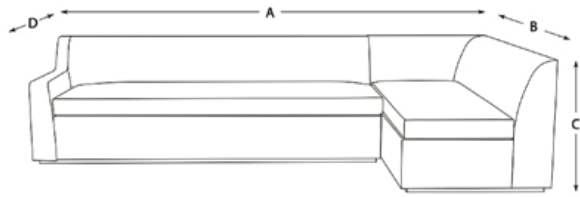

Option A

Size: Sofa XL - Chaise L
 Total width (A): 365 cm
 Total depth (B): 195 cm
 Total height (C): 79.5 cm
 Sofa depth (D): 100 cm

Option B

Size: Sofa L - Chaise L
 Total width (A): 330 cm
 Total depth (B): 195 cm
 Total height (C): 79.5 cm
 Sofa depth (D): 100 cm

Option C

Size: Sofa M - Chaise L
 Total width (A): 300 cm
 Total depth (B): 195 cm
 Total height (C): 79.5 cm
 Sofa depth (D): 100 cm

Option D

Size: Sofa S - Chaise L
 Total width (A): 270 cm
 Total depth (B): 195 cm
 Total height (C): 79.5 cm
 Sofa depth (D): 100 cm

Option E

Size: Sofa XL - Chaise M
 Total width (A): 365 cm
 Total depth (B): 175 cm
 Total height (C): 79.5 cm
 Sofa depth (D): 100 cm

Option F

Size: Sofa L - Chaise M
 Total width (A): 330 cm
 Total depth (B): 175 cm
 Total height (C): 79.5 cm
 Sofa depth (D): 100 cm

Option G

Size: Sofa M - Chaise M
 Total width (A): 300 cm
 Total depth (B): 175 cm
 Total height (C): 79.5 cm
 Sofa depth (D): 100 cm

Option H

Size: Sofa S - Chaise M
 Total width (A): 270 cm
 Total depth (B): 175 cm
 Total height (C): 79.5 cm
 Sofa depth (D): 100 cm