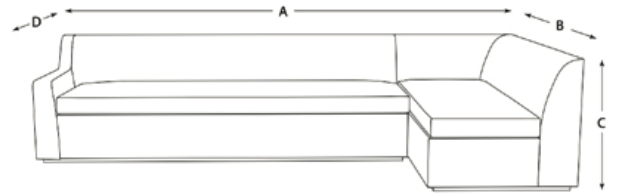

Option A

Size: Sofa XL - Chaise L
 Total width (A): 365 cm
 Total depth (B): 195 cm
 Total height (C): 79.5 cm
 Sofa depth (D): 100 cm

Option B

Size: Sofa L - Chaise L
 Total width (A): 330 cm
 Total depth (B): 195 cm
 Total height (C): 79.5 cm
 Sofa depth (D): 100 cm

Option C

Size: Sofa M - Chaise L
 Total width (A): 300 cm
 Total depth (B): 195 cm
 Total height (C): 79.5 cm
 Sofa depth (D): 100 cm

Option D

Size: Sofa S - Chaise L
 Total width (A): 270 cm
 Total depth (B): 195 cm
 Total height (C): 79.5 cm
 Sofa depth (D): 100 cm

Option E

Size: Sofa XL - Chaise M
 Total width (A): 365 cm
 Total depth (B): 175 cm
 Total height (C): 79.5 cm
 Sofa depth (D): 100 cm

Option F

Size: Sofa L - Chaise M
 Total width (A): 330 cm
 Total depth (B): 175 cm
 Total height (C): 79.5 cm
 Sofa depth (D): 100 cm

Option G

Size: Sofa M - Chaise M
 Total width (A): 300 cm
 Total depth (B): 175 cm
 Total height (C): 79.5 cm
 Sofa depth (D): 100 cm

Option H

Size: Sofa S - Chaise M
 Total width (A): 270 cm
 Total depth (B): 175 cm
 Total height (C): 79.5 cm
 Sofa depth (D): 100 cm