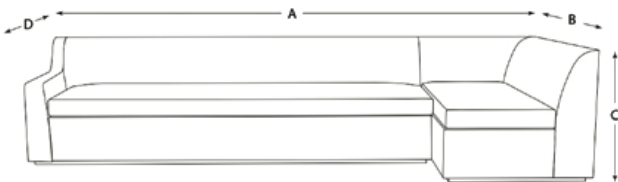

Option A

Size: Sofa XL - Chaise L
 Total width (A): 365 cm
 Total depth (B): 195 cm
 Total height (C): 79.5 cm
 Sofa depth (D): 100 cm

Option B

Size: Sofa L - Chaise L
 Total width (A): 330 cm
 Total depth (B): 195 cm
 Total height (C): 79.5 cm
 Sofa depth (D): 100 cm

Option C

Size: Sofa M - Chaise L
 Total width (A): 300 cm
 Total depth (B): 195 cm
 Total height (C): 79.5 cm
 Sofa depth (D): 100 cm

Option D

Size: Sofa S - Chaise L
 Total width (A): 270 cm
 Total depth (B): 195 cm
 Total height (C): 79.5 cm
 Sofa depth (D): 100 cm

Option E

Size: Sofa XL - Chaise M
 Total width (A): 365 cm
 Total depth (B): 175 cm
 Total height (C): 79.5 cm
 Sofa depth (D): 100 cm

Option F

Size: Sofa L - Chaise M
 Total width (A): 330 cm
 Total depth (B): 175 cm
 Total height (C): 79.5 cm
 Sofa depth (D): 100 cm

Option G

Size: Sofa M - Chaise M
 Total width (A): 300 cm
 Total depth (B): 175 cm
 Total height (C): 79.5 cm
 Sofa depth (D): 100 cm

Option H

Size: Sofa S - Chaise M
 Total width (A): 270 cm
 Total depth (B): 175 cm
 Total height (C): 79.5 cm
 Sofa depth (D): 100 cm