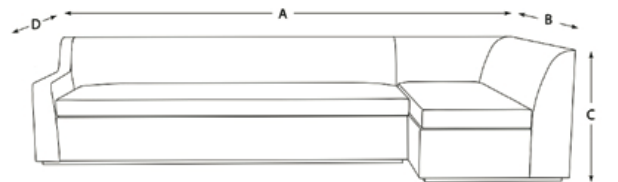

Option A

Size: Sofa XL - Chaise L
 Total width (A): 365 cm
 Total depth (B): 195 cm
 Total height (C): 79.5 cm
 Sofa depth (D): 100 cm

Option B

Size: Sofa L - Chaise L
 Total width (A): 330 cm
 Total depth (B): 195 cm
 Total height (C): 79.5 cm
 Sofa depth (D): 100 cm

Option C

Size: Sofa M - Chaise L
 Total width (A): 300 cm
 Total depth (B): 195 cm
 Total height (C): 79.5 cm
 Sofa depth (D): 100 cm

Option D

Size: Sofa S - Chaise L
 Total width (A): 270 cm
 Total depth (B): 195 cm
 Total height (C): 79.5 cm
 Sofa depth (D): 100 cm

Option E

Size: Sofa XL - Chaise M
 Total width (A): 365 cm
 Total depth (B): 175 cm
 Total height (C): 79.5 cm
 Sofa depth (D): 100 cm

Option F

Size: Sofa L - Chaise M
 Total width (A): 330 cm
 Total depth (B): 175 cm
 Total height (C): 79.5 cm
 Sofa depth (D): 100 cm

Option G

Size: Sofa M - Chaise M
 Total width (A): 300 cm
 Total depth (B): 175 cm
 Total height (C): 79.5 cm
 Sofa depth (D): 100 cm

Option H

Size: Sofa S - Chaise M
 Total width (A): 270 cm
 Total depth (B): 175 cm
 Total height (C): 79.5 cm
 Sofa depth (D): 100 cm