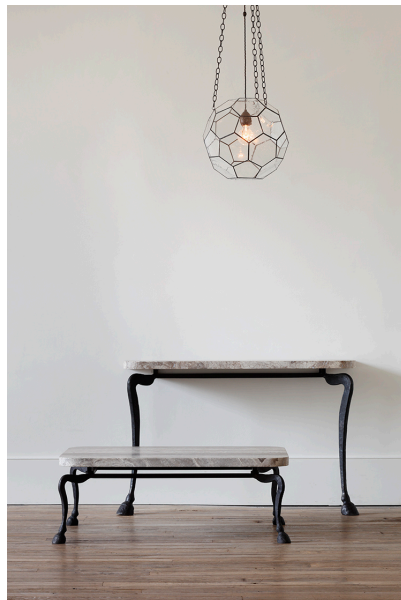

R

HOOF CONSOLE TABLE BY ROSE UNIACKE

£3,900

Code: 5620

RU Editions

Each handmade with cast iron hoof legs and a Belgian Blue marble table top.
The Hoof range is inspired by 1920's French iron workers

Lead time: 12 weeks

*The cast iron frame can be attached to the wall while the marble slab sits atop, secured by its own weight, in the traditional manner

Dimensions:

H 77.5cm x W 119.5cm x D 41cm

R

H 30½" x W 47" x D 16"

R