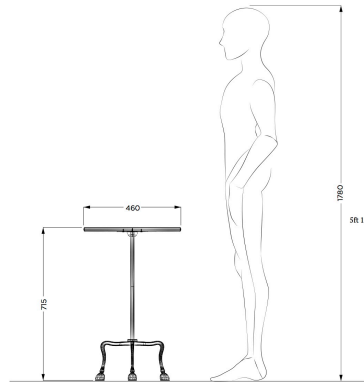

ROSE UNIACKE

THE HOOF TABLE