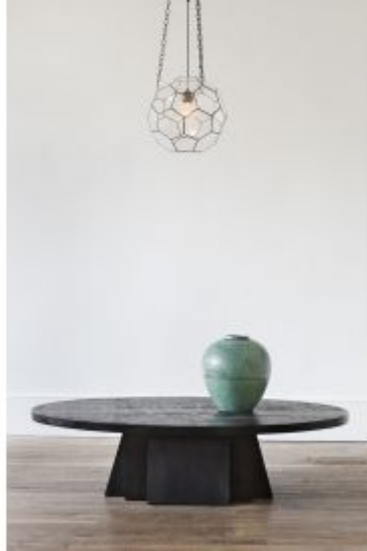

R

LOW OVAL COFFEE TABLE BY ROSE UNIACKE

£2,844

Code: LOCT

RU Editions

Handmade using rustic planked oak, on a vertically stepped plinth

Finish : Brushed and lightly oiled

Lead time : 8 Weeks

Dimensions:

H 41cm x W 95cm x D 150cm

H 16¼" x W 37½" x D 59¼"

Rose Uniacke

76-84 Pimlico Road, London SW1W 8PL T +44 (0)20 7730 7050
mail@roseuniacke.com www.roseuniacke.com