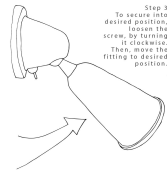

R

H 20,5cm x D 10cm x Dia. 8cm
H 8" x D 3 3/4" x Dia. 3 1/4"

R

Spot Light by Rose Uniacke

Care Instructions

Install Instructions

RU 2019

Rose Uniacke

76-84 Pimlico Road, London SW1W 8PL T +44 (0)20 7730 7050
mail@roseuniacke.com www.roseuniacke.com